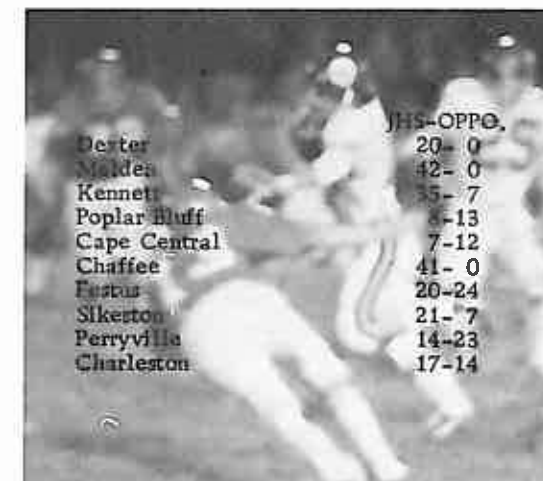

JHS-OPPO.
Dexter	20-0
Malden	42-0
Kennett	35-7
Poplar Bluff	8-13
Cape Central	7-12
Chaffee	41-0
Festus	20-24
Sikeston	21-7
Perryville	14-23
Charleston	17-14